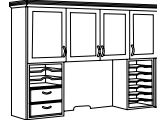

Lateral File
713_-16
36W 24D 30H

Overhead Storage with Organizers
713_-625
72W 15D 50H
Consists of:
-62 Overhead Storage
-621 Letter Tray/Drawer Organizer
-622 Letter Tray Organizer

Overhead Storage with Return Moulding and Organizers
713_-635
74.5W 15D 50H
Consists of:
-63 Overhead Storage
-621 Letter Tray/Drawer Organizer
-622 Letter Tray Organizer