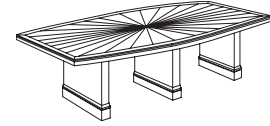

7132 BROWN CHERRY

12' Boat Shaped Conference Table
713_-98
144W 48D 30H
Consists of:
-981 Top (2 piece)
-982 Slab End Bases (set)