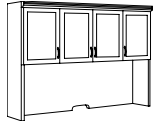

Overhead Storage
713_-62
72W 15D 50H