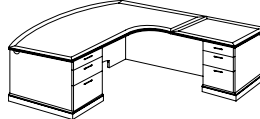

Right Corner L Desk
713_-50
72W 86.5D 30H
Consists of:
-770 Left Corner Single Pedestal Desk
-279 Right Single Pedestal Return