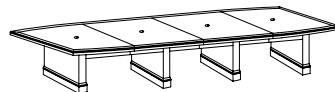

12' Boat Shaped Conference Table
713_-98
144W 48D 30H
Consists of:
-981 Top (2 piece)
-982 Slab End Bases (set)

48" Round Conference Table
713_-90
48W 48D 30H
Consists of:
-016 Top
-005 Cylinder Base

Buffet
713_-25B
66W 24D 36H

Two Door Buffet
713_-26B
38W 24D 36H

Presentation Board
713_-650
48-96W 3.75D 49H

End Table
713_-10
24W 24D 24H

Coffee Table
713_-40
48W 24D 18H

Sofa/Console Table
713_-84
48W 16D 28H

8' Boat Shaped Expandable Conference Table
713_-96EX
96W 48D 30H
Consists of:
-9031 Left & Right Tops
-9033 Bases (2 needed)
-9034 Rail Set for 8' Table

12' Boat Shaped Expandable Conference Table
713_-144EX
144W 48D 30H
Consists of:
-9031 Left & Right Tops
-9032 Center Top & Rails
-9033 Bases (3 needed)
-9035 Rail Set for -9031 (2 needed)

16' Boat Shaped Expandable Conference Table
713_-192EX
192W 48D 30H
Consists of:
-9031 Left & Right Tops
-9032 Center Top & Rails (2 needed)
-9033 Bases (4 needed)
-9035 Rail Set for -9031 (2 needed)