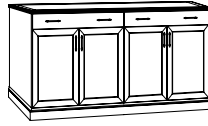

Buffet
713_-25B
66W 24D 36H