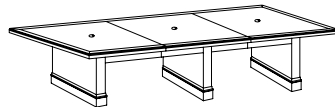

14' Boat Shaped Expandable Conference Table
713_-168EX
168W 48D 30H
Consists of:
-9030 Left & Right Tops
-9032 Center Top & Rails
-9033 Bases (3 needed)
-9037 Rail Set for -9030 (2 needed)

12' Rectangular Expandable Conference Table
713_-144REX
144W 48D 30H
Consists of:
-9028 Left & Right Tops
-9032 Center Top & Rails
-9033 Bases (3 needed)
-9035 Rail Set for -9028 (2 needed)