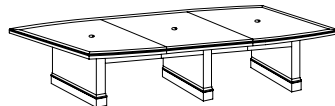

12' Boat Shaped Conference Table
713_-98
144W 48D 30H
Consists of:
-981 Top (2 piece)
-982 Slab End Bases (set)

48" Round Conference Table
713_-90
48W 48D 30H
Consists of:
-016 Top
-005 Cylinder Base

Buffet
713_-25B
66W 24D 36H

Two Door Buffet
713_-26B
38W 24D 36H

Presentation Board
713_-650
48-96W 3.75D 49H

End Table
713_-10
24W 24D 24H

Coffee Table
713_-40
48W 24D 18H

Sofa/Console Table
713_-84
48W 16D 28H

8' Boat Shaped Expandable Conference Table
713_-96EX
96W 48D 30H
Consists of:
-9031 Left & Right Tops
-9033 Bases (2 needed)
-9034 Rail Set for 8' Table

12' Boat Shaped Expandable Conference Table
713_-144EX
144W 48D 30H
Consists of:
-9031 Left & Right Tops
-9032 Center Top & Rails
-9033 Bases (3 needed)
-9035 Rail Set for -9031 (2 needed)

16' Boat Shaped Expandable Conference Table
713_-192EX
192W 48D 30H
Consists of:
-9031 Left & Right Tops
-9032 Center Top & Rails (2 needed)
-9033 Bases (4 needed)
-9035 Rail Set for -9031 (2 needed)