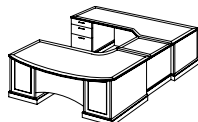

7130 EXECUTIVE CHERRY

Left Executive Workstation U Desk
713_-846
72W 120D 30H
Consists of:
-780 Right Corner Single Pedestal Desk
-518 Left Sgl Ped Corner Credenza
-69 Bridge