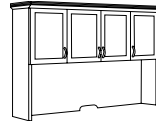

Overhead Storage with Full Return Moulding
713_-64
72W 15D 50H