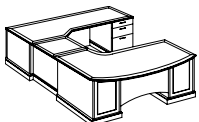

Right Executive Workstation U Desk
713_-845
72W 120D 30H
Consists of:
-770 Left Corner Single Pedestal Desk
-517 Right Sgl Ped Corner Credenza
-69 Bridge