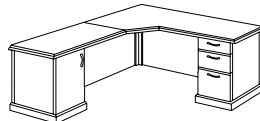

Right CPU Corner Unit
713_-76
72W 84D 30H
Consists of:
-389 Left Computer Pedestal Return
-517 Right Sgl Ped Corner Credenza