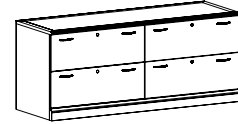

7132 BROWN CHERRY

Lateral File Credenza
713_-277
72W 24D 30H