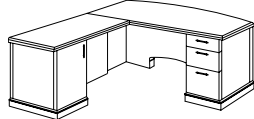

Left Computer L Desk
713_-28
72W 84D 30H
Consists of:
-580 Right Single Pedestal Desk
-389 Left Computer Pedestal Return