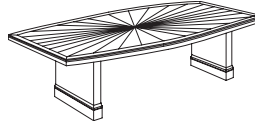

7132 BROWN CHERRY

10' Boat Shaped Conference Table
713_-97
120W 48D 30H
Consists of:
-971 Top (2 piece)
-972 Slab End Bases (set)