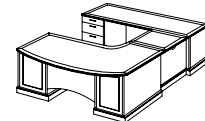

Left Executive U with Corner Desk
713_-848
72W 110D 30H
Consists of:
-780 Right Corner Single Pedestal Desk
-581 Left Single Pedestal Credenza
-69 Bridge