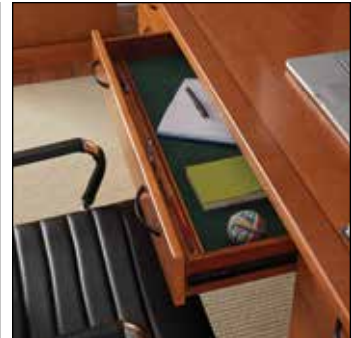

Belmont VENEER COLLECTION

FLEXSTEEL®
CONTRACT

DMI COLLECTION

To see our full line, visit:

www.flexsteel.com

T 888.372.1927

© Flexsteel Industries, Inc. 10/16