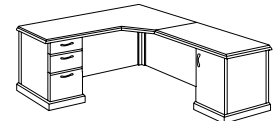

Left CPU Corner Unit
713_-77
72W 84D 30H
Consists of:
-379 Right Computer Pedestal Return
-518 Left Sgl Ped Corner Credenza