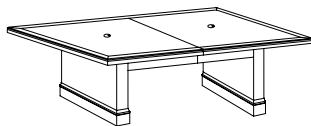

10' Boat Shaped Expandable Conference Table
713_-120EX
120W 48D 30H
Consists of:
-9030 Left & Right Tops
-9033 Bases (2 needed)
-9038 Rail Set for 10' Table

8' Rectangular Expandable Conference Table
713_-96REX
96W 48D 30H
Consists of:
-9028 Left & Right Tops
-9033 Bases (2 needed)
-9034 Rail Set for 8' Table