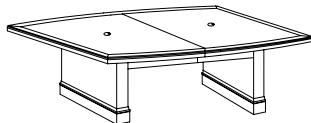

12' Boat Shaped Conference Table
713_-98
144W 48D 30H
Consists of:
-981 Top (2 piece)
-982 Slab End Bases (set)

48" Round Conference Table
713_-90
48W 48D 30H
Consists of:
-016 Top
-005 Cylinder Base

Buffet
713_-25B
66W 24D 36H

Two Door Buffet
713_-26B
38W 24D 36H

Presentation Board
713_-650
48-96W 3.75D 49H

End Table
713_-10
24W 24D 24H

Coffee Table
713_-40
48W 24D 18H

Sofa/Console Table
713_-84
48W 16D 28H

8' Boat Shaped Expandable Conference Table
713_-96EX
96W 48D 30H
Consists of:
-9031 Left & Right Tops
-9033 Bases (2 needed)
-9034 Rail Set for 8' Table

12' Boat Shaped Expandable Conference Table
713_-144EX
144W 48D 30H
Consists of:
-9031 Left & Right Tops
-9032 Center Top & Rails
-9033 Bases (3 needed)
-9035 Rail Set for -9031 (2 needed)

16' Boat Shaped Expandable Conference Table
713_-192EX
192W 48D 30H
Consists of:
-9031 Left & Right Tops
-9032 Center Top & Rails (2 needed)
-9033 Bases (4 needed)
-9035 Rail Set for -9031 (2 needed)