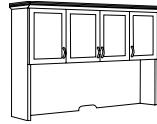

Overhead Storage with Full Return Moulding
713_-63
74.5W 15D 50H