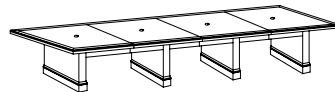

18' Boat Shaped Expandable Conference Table
713_-216EX
216W 48D 30H
Consists of:
-9030 Left & Right Tops
-9032 Center Top & Rails (2 needed)
-9033 Bases (4 needed)
-9037 Rail Set for -9030 (2 needed)

16' Rectangular Expandable Conference Table
713_-192REX
192W 48D 30H
Consists of:
-9028 Left & Right Tops
-9032 Center Top & Rails (2 needed)
-9033 Bases (4 needed)
-9035 Rail Set for -9028 (2 needed)